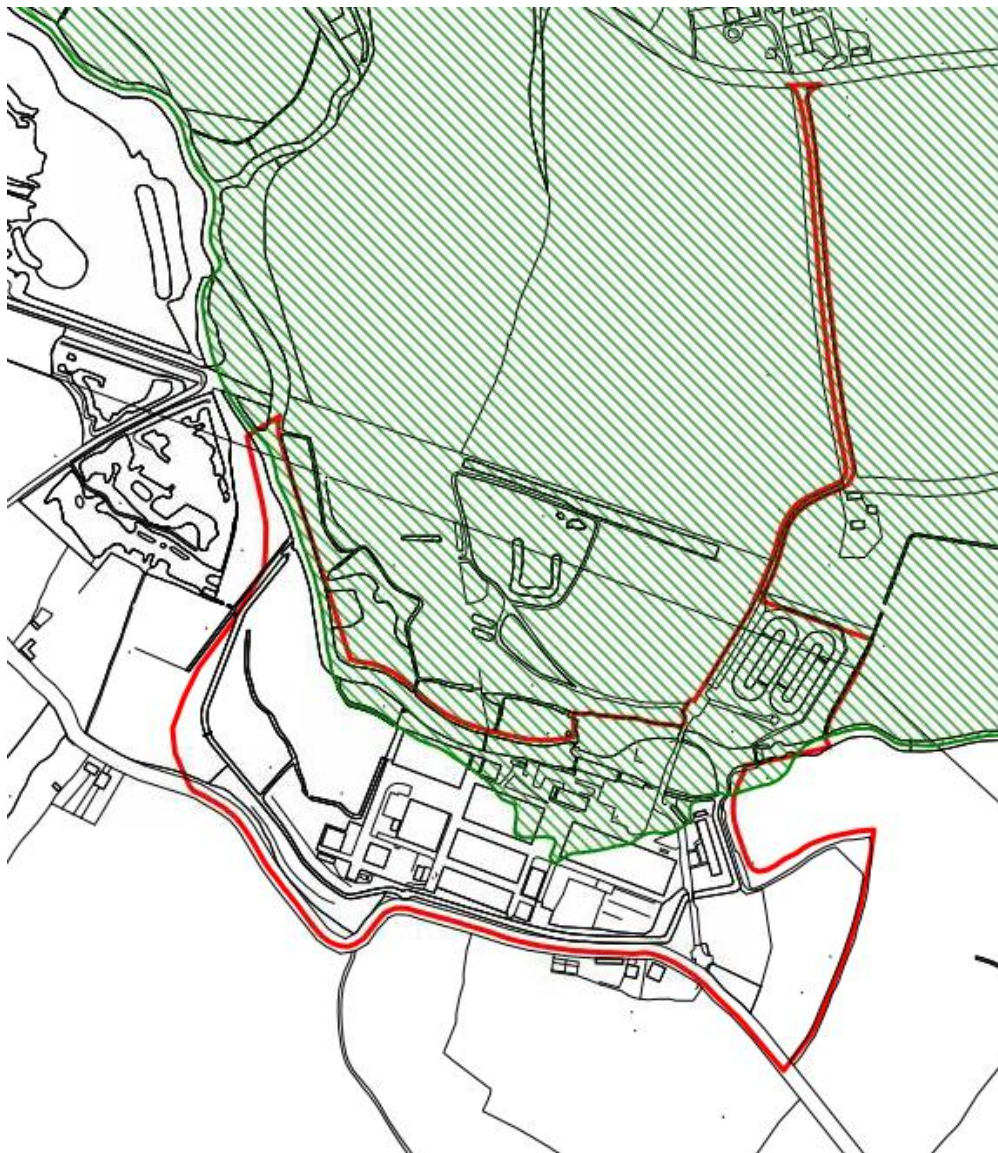

Application No: B/15/00649/OUT

Parish: Long Melford

Location: Stafford Park, Clare Road

Legend

-  Area of Outstanding Natural Beauty
-  Special Landscape Area
-  Conservation Area

Listed Buildings

-  Grade 1
-  Grade 2
-  Grade 2 *

-  The Site
-  Built up Area Boundary

BABERGH DISTRICT COUNCIL

Corks Lane, Hadleigh, Ipswich. IP7 6SJ
Telephone : 01473 822801
minicom : 01473 825878
www.babergh.gov.uk

Reproduced by permission of
Ordnance Survey on behalf of HMSO.
© Crown copyright and database right 2016
Ordnance Survey Licence number 100023274